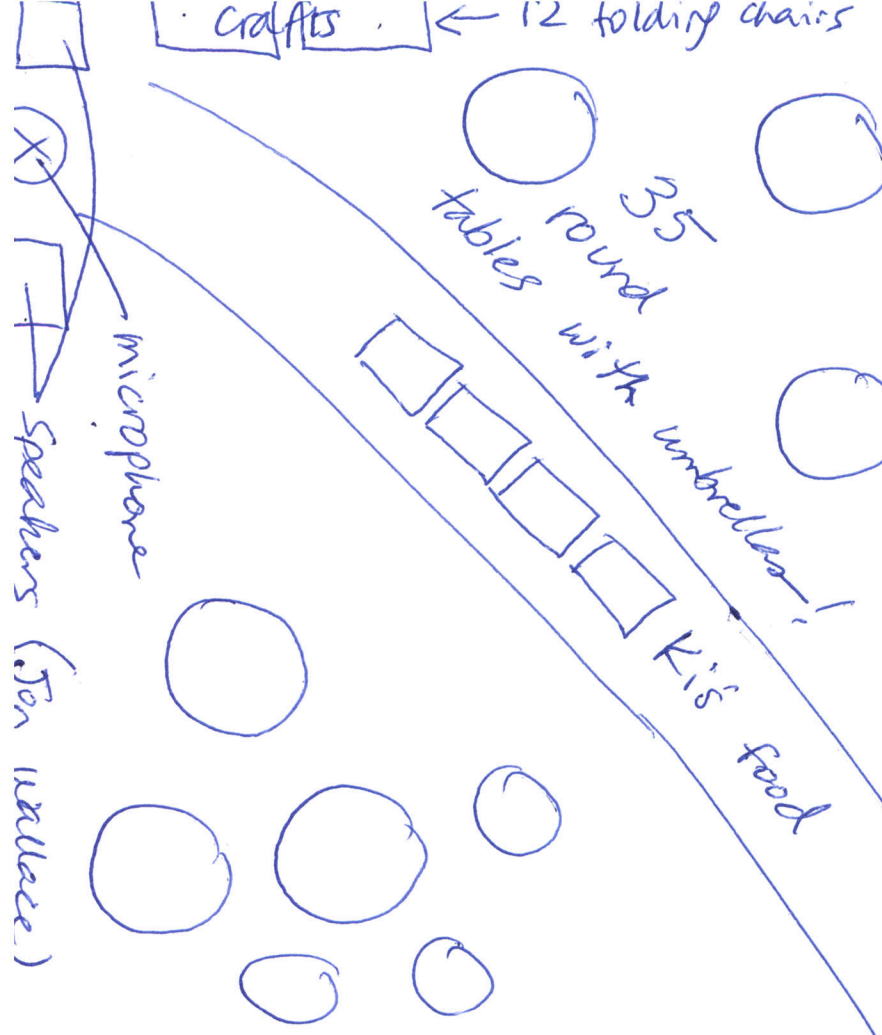

Chapel

Worship
speakers
music

(2) moving hardshell
mikes

New Student/Family
Parties
June 2013

PPT
music

250 chairs
leave aisles ways

New Student/Family Parties

June 2013

18 tables
(w/ umbrellas)
12 chairs

SFC SFC