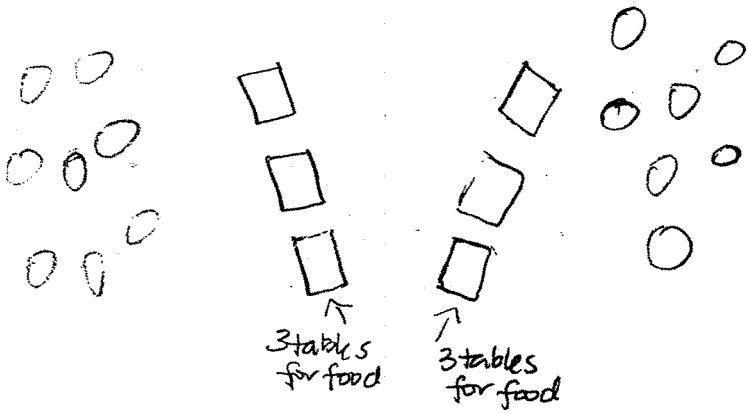

Library

Chapel

55 round chairs

6 tables for checkins etc.

Boosters

1 tables
2 chairs

□ = 12 tables -
2 chairs -

New Family Orientation -
10/5 & 10/10

Chapel Set up

(14)

w/ red chairs

Front

6/5 - tables
6/6 - chairs

leave tables set up

from end-of-year
in service day

-add a-table in the
back

water