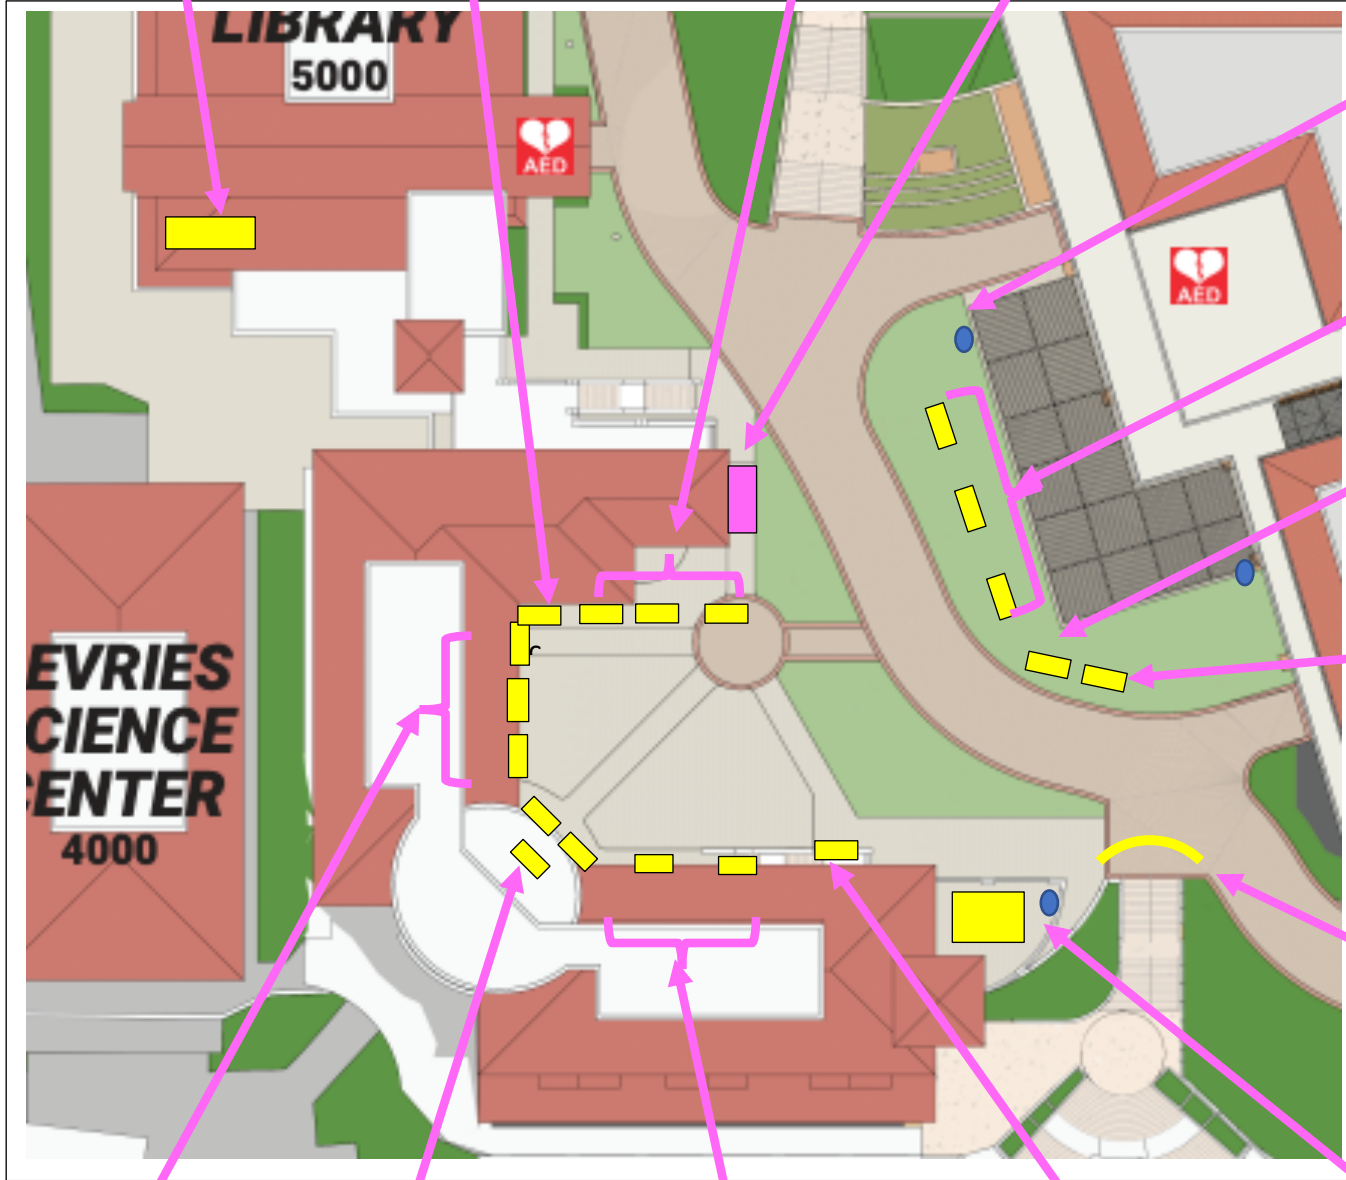

LIVESCAN IN  
LIBRARY LS/ MS  
only

PLANNERS [MS]  
PARKING [US]

LOCKERS &  
CLASS T SHIRTS  
3 Tables

Treat?

● DRINK TUBS

MEN OF SFC  
WOMEN OF SFC  
SR PRAYER

Dad's Dawn  
Patrol

DEVELOPMENT  
WELCOME  
&  
NEW FAMILY  
CONCIERGE

Welcome

SPIRIT WEAR  
3 TABLES

ALPHA TABLES  
& NURSE  
3 TABLES

FORMS &  
SCHOOL PASS  
3 TABLES

ALPHA TABLES  
2 TABLES

KI's & BUS  
1 TABLE