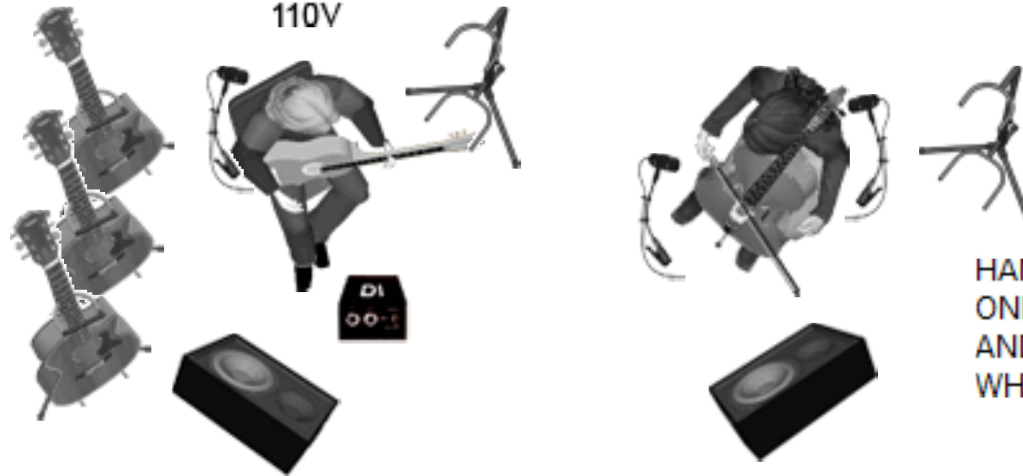

ACOUSTIC EIDOLON DUO

110V

JOE WILL USE HIS OWN DI BOX AND HIS OWN HEADSET MIC WHICH IS HARD WIRED

HANNAH WILL USE HER OWN ONBOARD DPA CELLO MIC AND HER OWN HEADSET MIC WHICH IS HARD WIRED

INPUT LIST

1. JOE VOC
2. HANNAH VOC
3. JOE GUITAR
4. HANNAH CELLO
5. (CELLO DI FOR OUTDOOR VENUES ONLY)