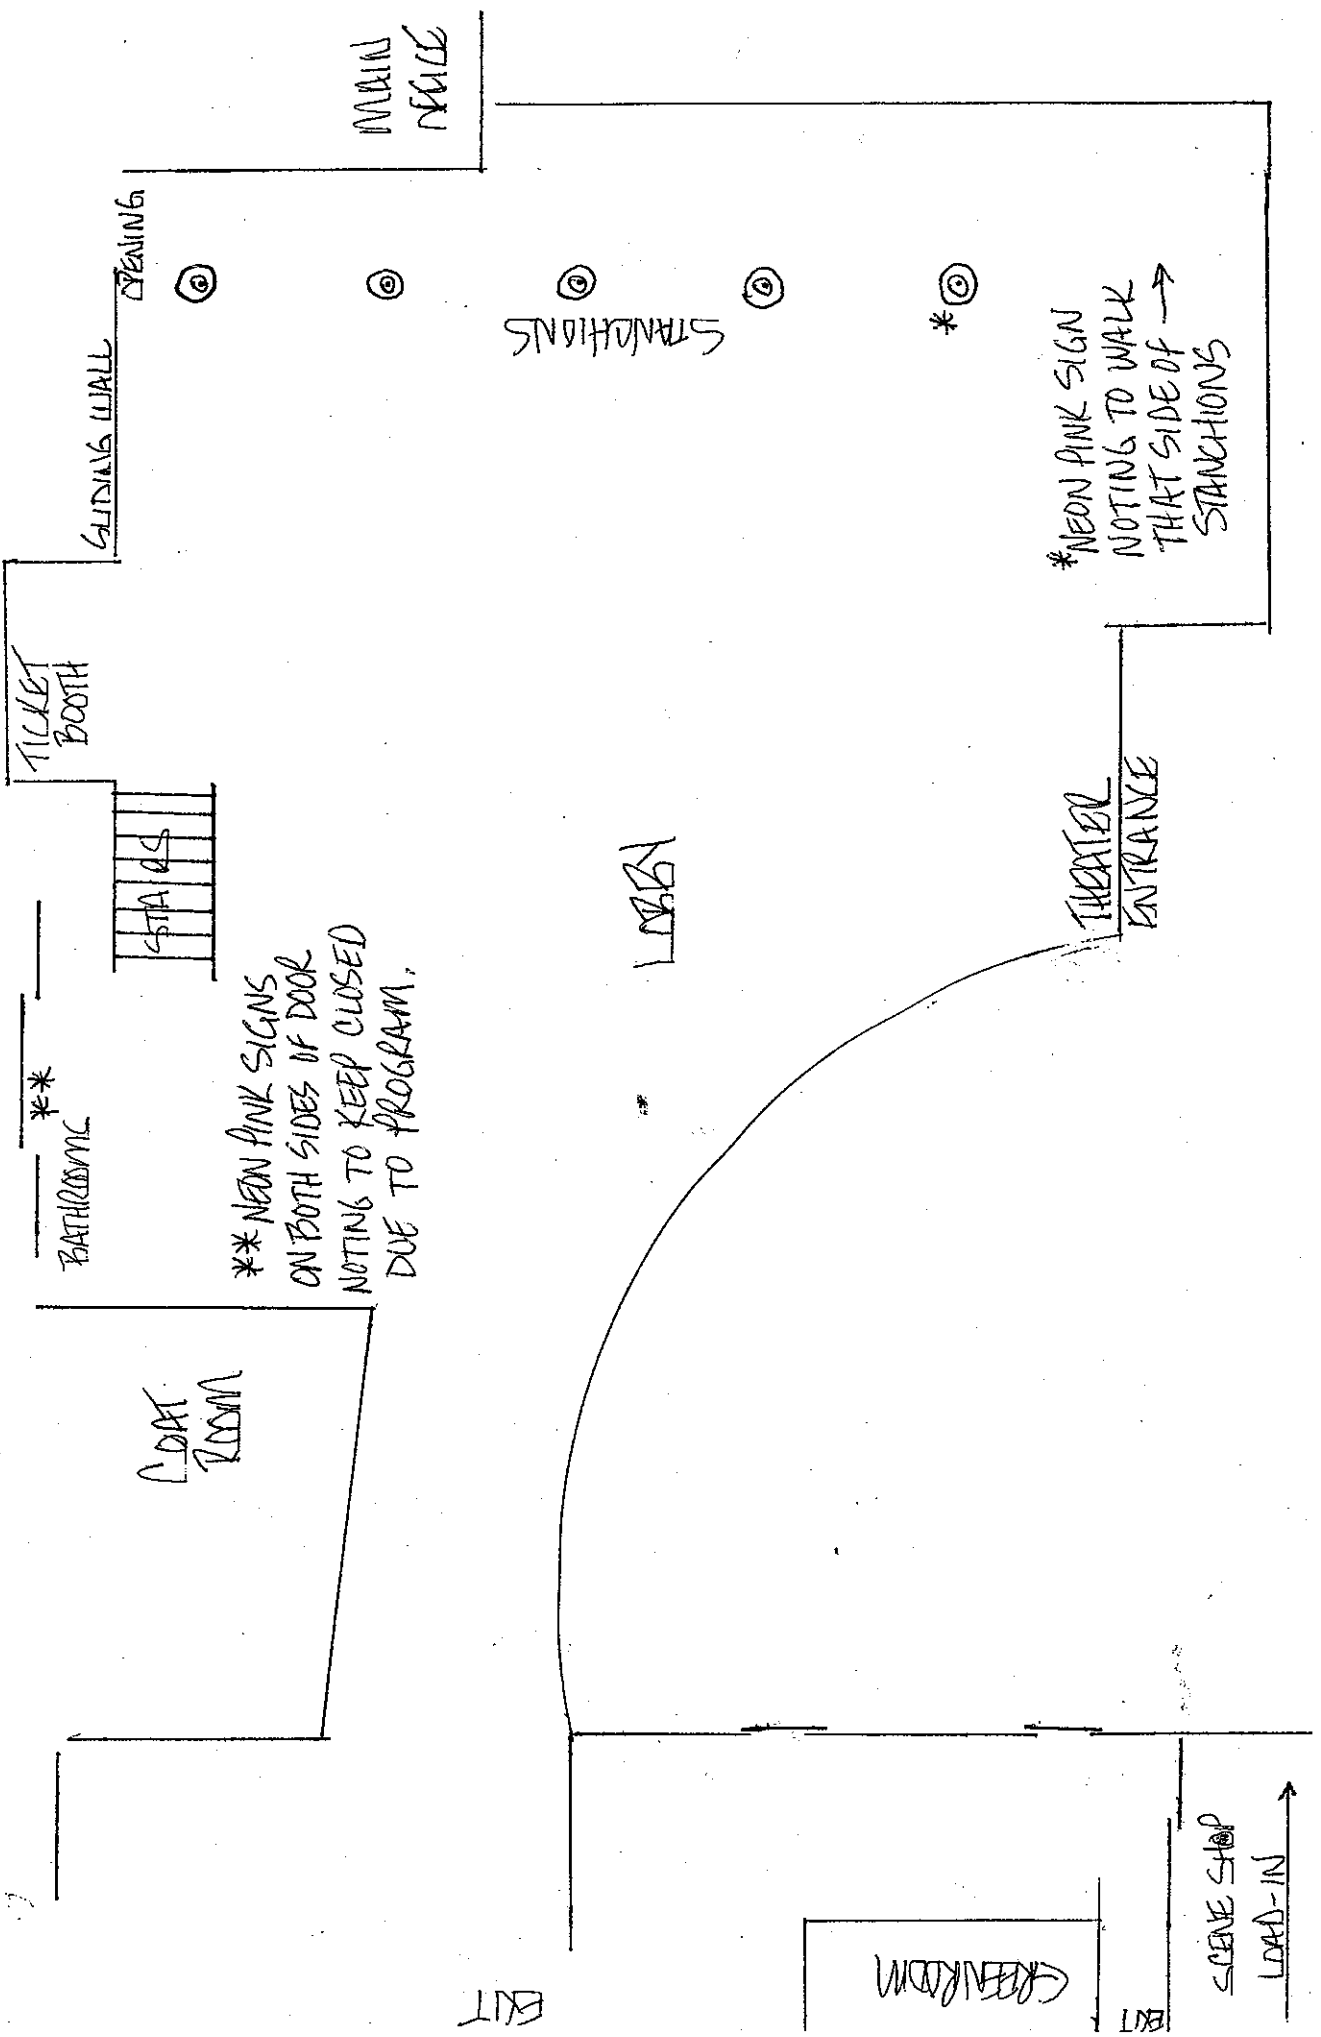

CAMERA

COMMONS

WALKWAY

** NEON PINK SIGNS ON BOTH SIDES OF DOOR NOTING TO KEEP CLOSED DUE TO PROGRAM.

* NEON PINK SIGN NOTING TO WALK THAT SIDE OF → STANCHIONS

EXIT

EXIT

SCENE SHOP
LOAD-IN →

GREEN ROOM

THEATER ENTRANCE

LOBBY

STANCHIONS

MAIN OFFICE

GLASS WALL TRAINING

TICKET BOOTH

STAIRS