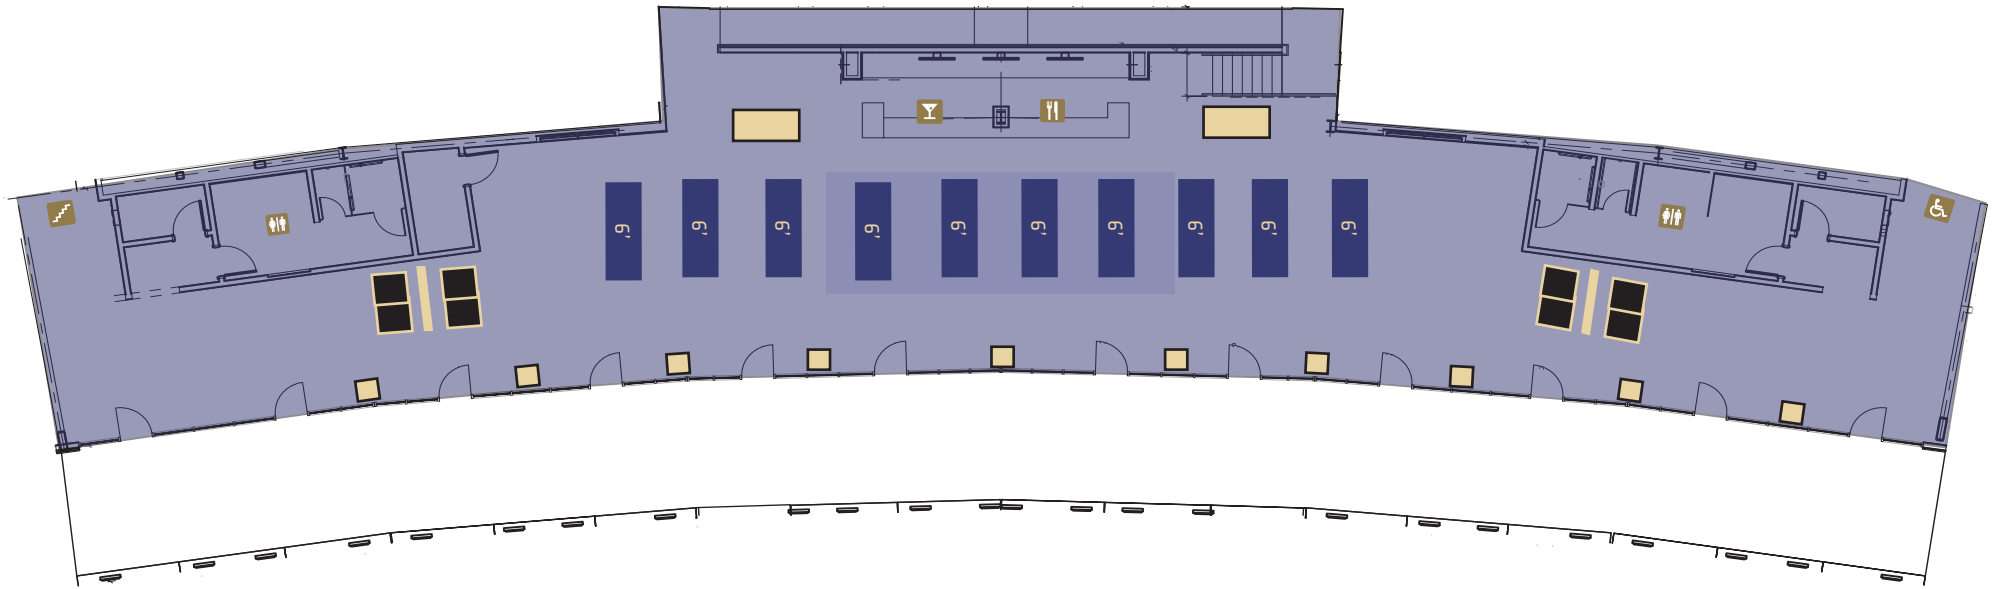

INDOOR TRACK SETUP

Setup Instructions

10 - 6' tables (no skirt)

6 chairs at each table

	6' Skirted Table	2 total
	TDT Cocktail Table	9 total
	TDT Tall Bistro	6 total
	TDT Lounge Chair	8 total
	TDT Coffee Table	2 total

HUSKY STADIUM FIELD

TOUCHDOWN TERRAC